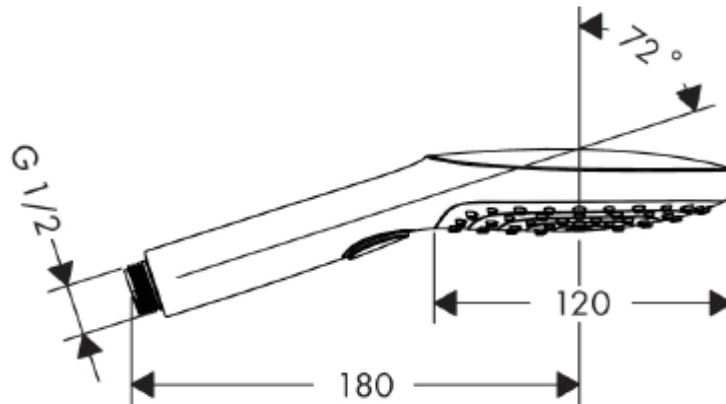

SPECIFICATION SHEET - fittings

BRAND:	hansgrohe	Product Photo:
ORIGIN:	Germany	
SERIES:	Handshowers	
PRODUCT DESCRIPTION:	Raindance Select E 120 3jet EcoSmart handshower • with Rain, RainAir and WhirlAir sprays • Flow rate: 9 l/min. at 3 bar	
MODEL No.	26521 400	
FINISH/COLOUR:	White/Chrome	
DIMENSIONS:		
OPTIONAL MATCHING PARTS:		

Technical Informations: Suitable for continous flow water heater

REMINDER:	Pipe flushing must be done before faucets are installed. Failure to do so voids the warranty.
	Do not use cleaners containing abrasive cleansers, ammonia, bleach, acids, waxes, alcohol, solvents or other products not recommended for chrome.
	All information is for reference only, installation shall always be based on the actual product delivered.